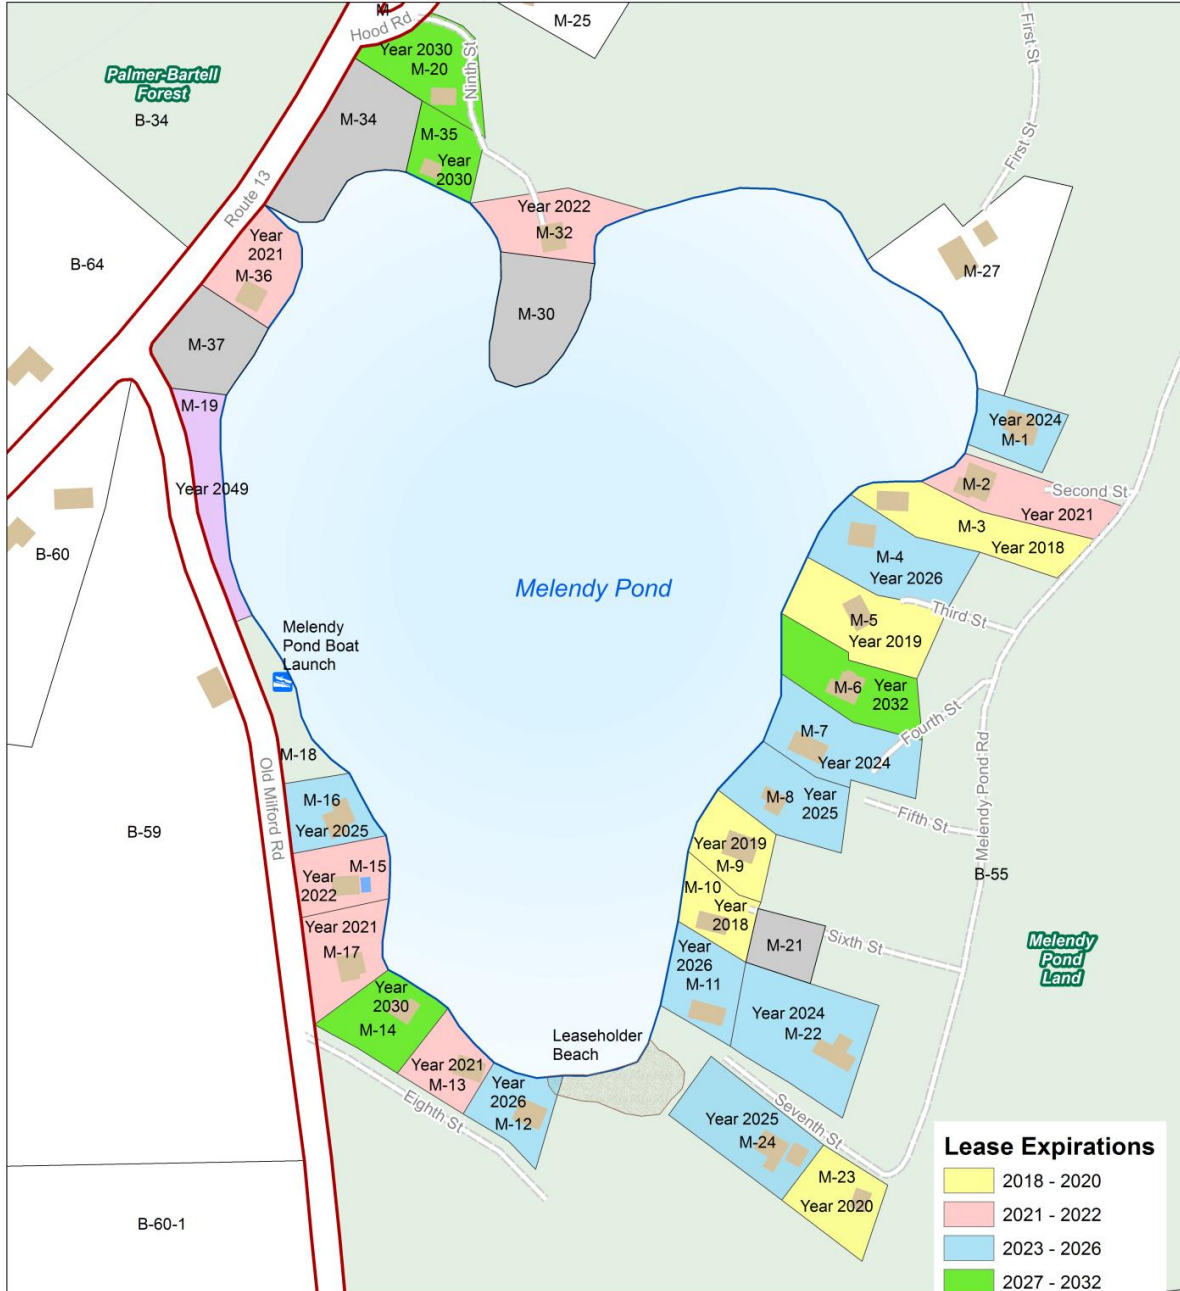

Melendy Pond Lease Map

Maps prepared by the Nashua Regional Planning Commission are for planning purposes only. NRPC uses data gathered from multiple sources at various scales of accuracy. No warranties, expressed or implied, are provided for the data herein its use, or its interpretation.

Data Sources: NRPC, Town of Brookline, Melendy Pond Authority